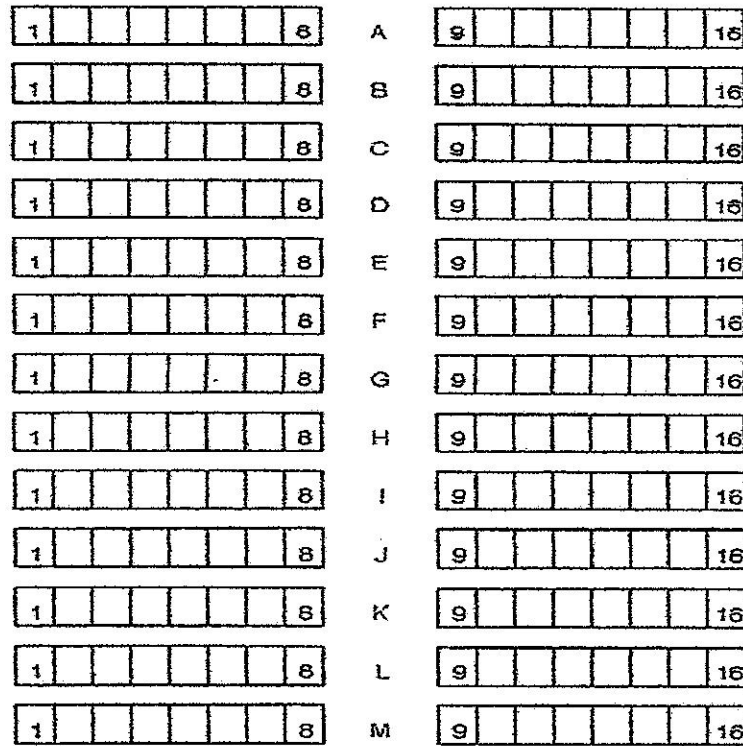

PIPE ORGAN

EXIT

STAGE

LEFT TRANSEPT

RIGHT TRANSEPT

HANDICAP ACCESS

MAIN FLOOR

LOBBY

BALCONY

MUSIC HALL CHRISTMAS CONCERT SEATING PLAN